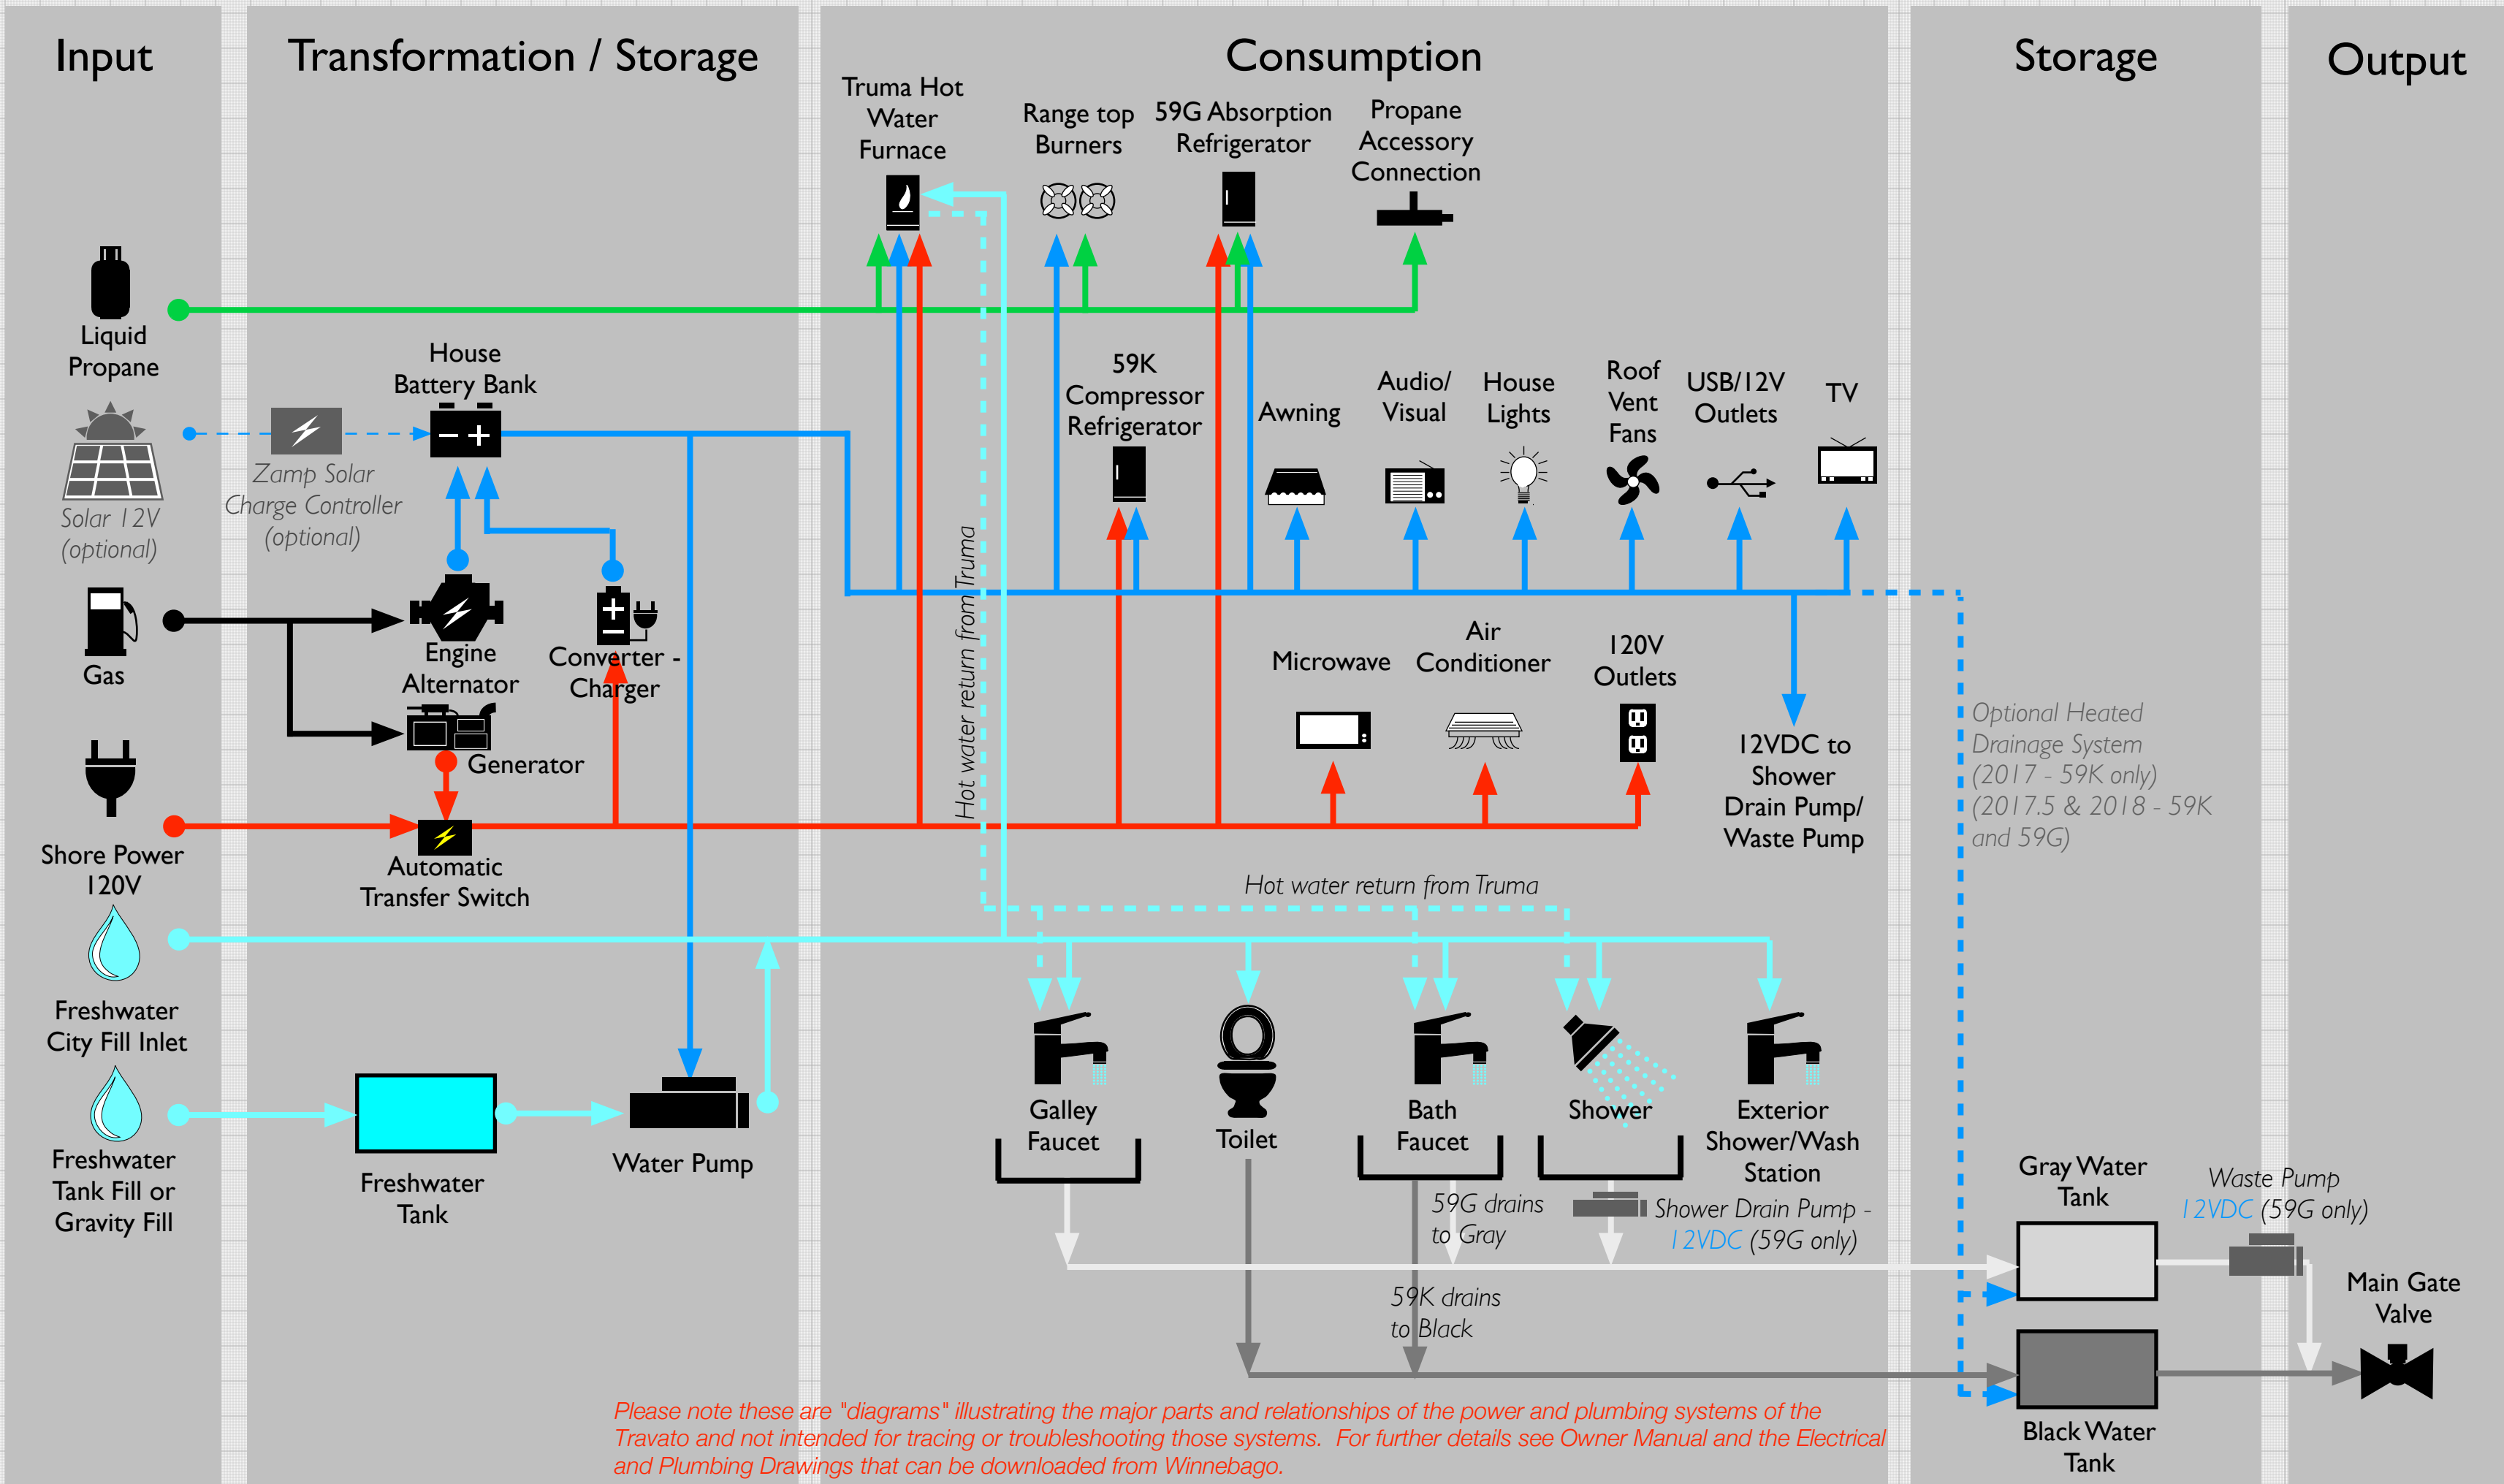

Conceptual Power and Plumbing Systems Diagram

2017 through 2018 Travato 59G / 59K

Please note these are "diagrams" illustrating the major parts and relationships of the power and plumbing systems of the Travato and not intended for tracing or troubleshooting those systems. For further details see Owner Manual and the Electrical and Plumbing Drawings that can be downloaded from Winnebago.